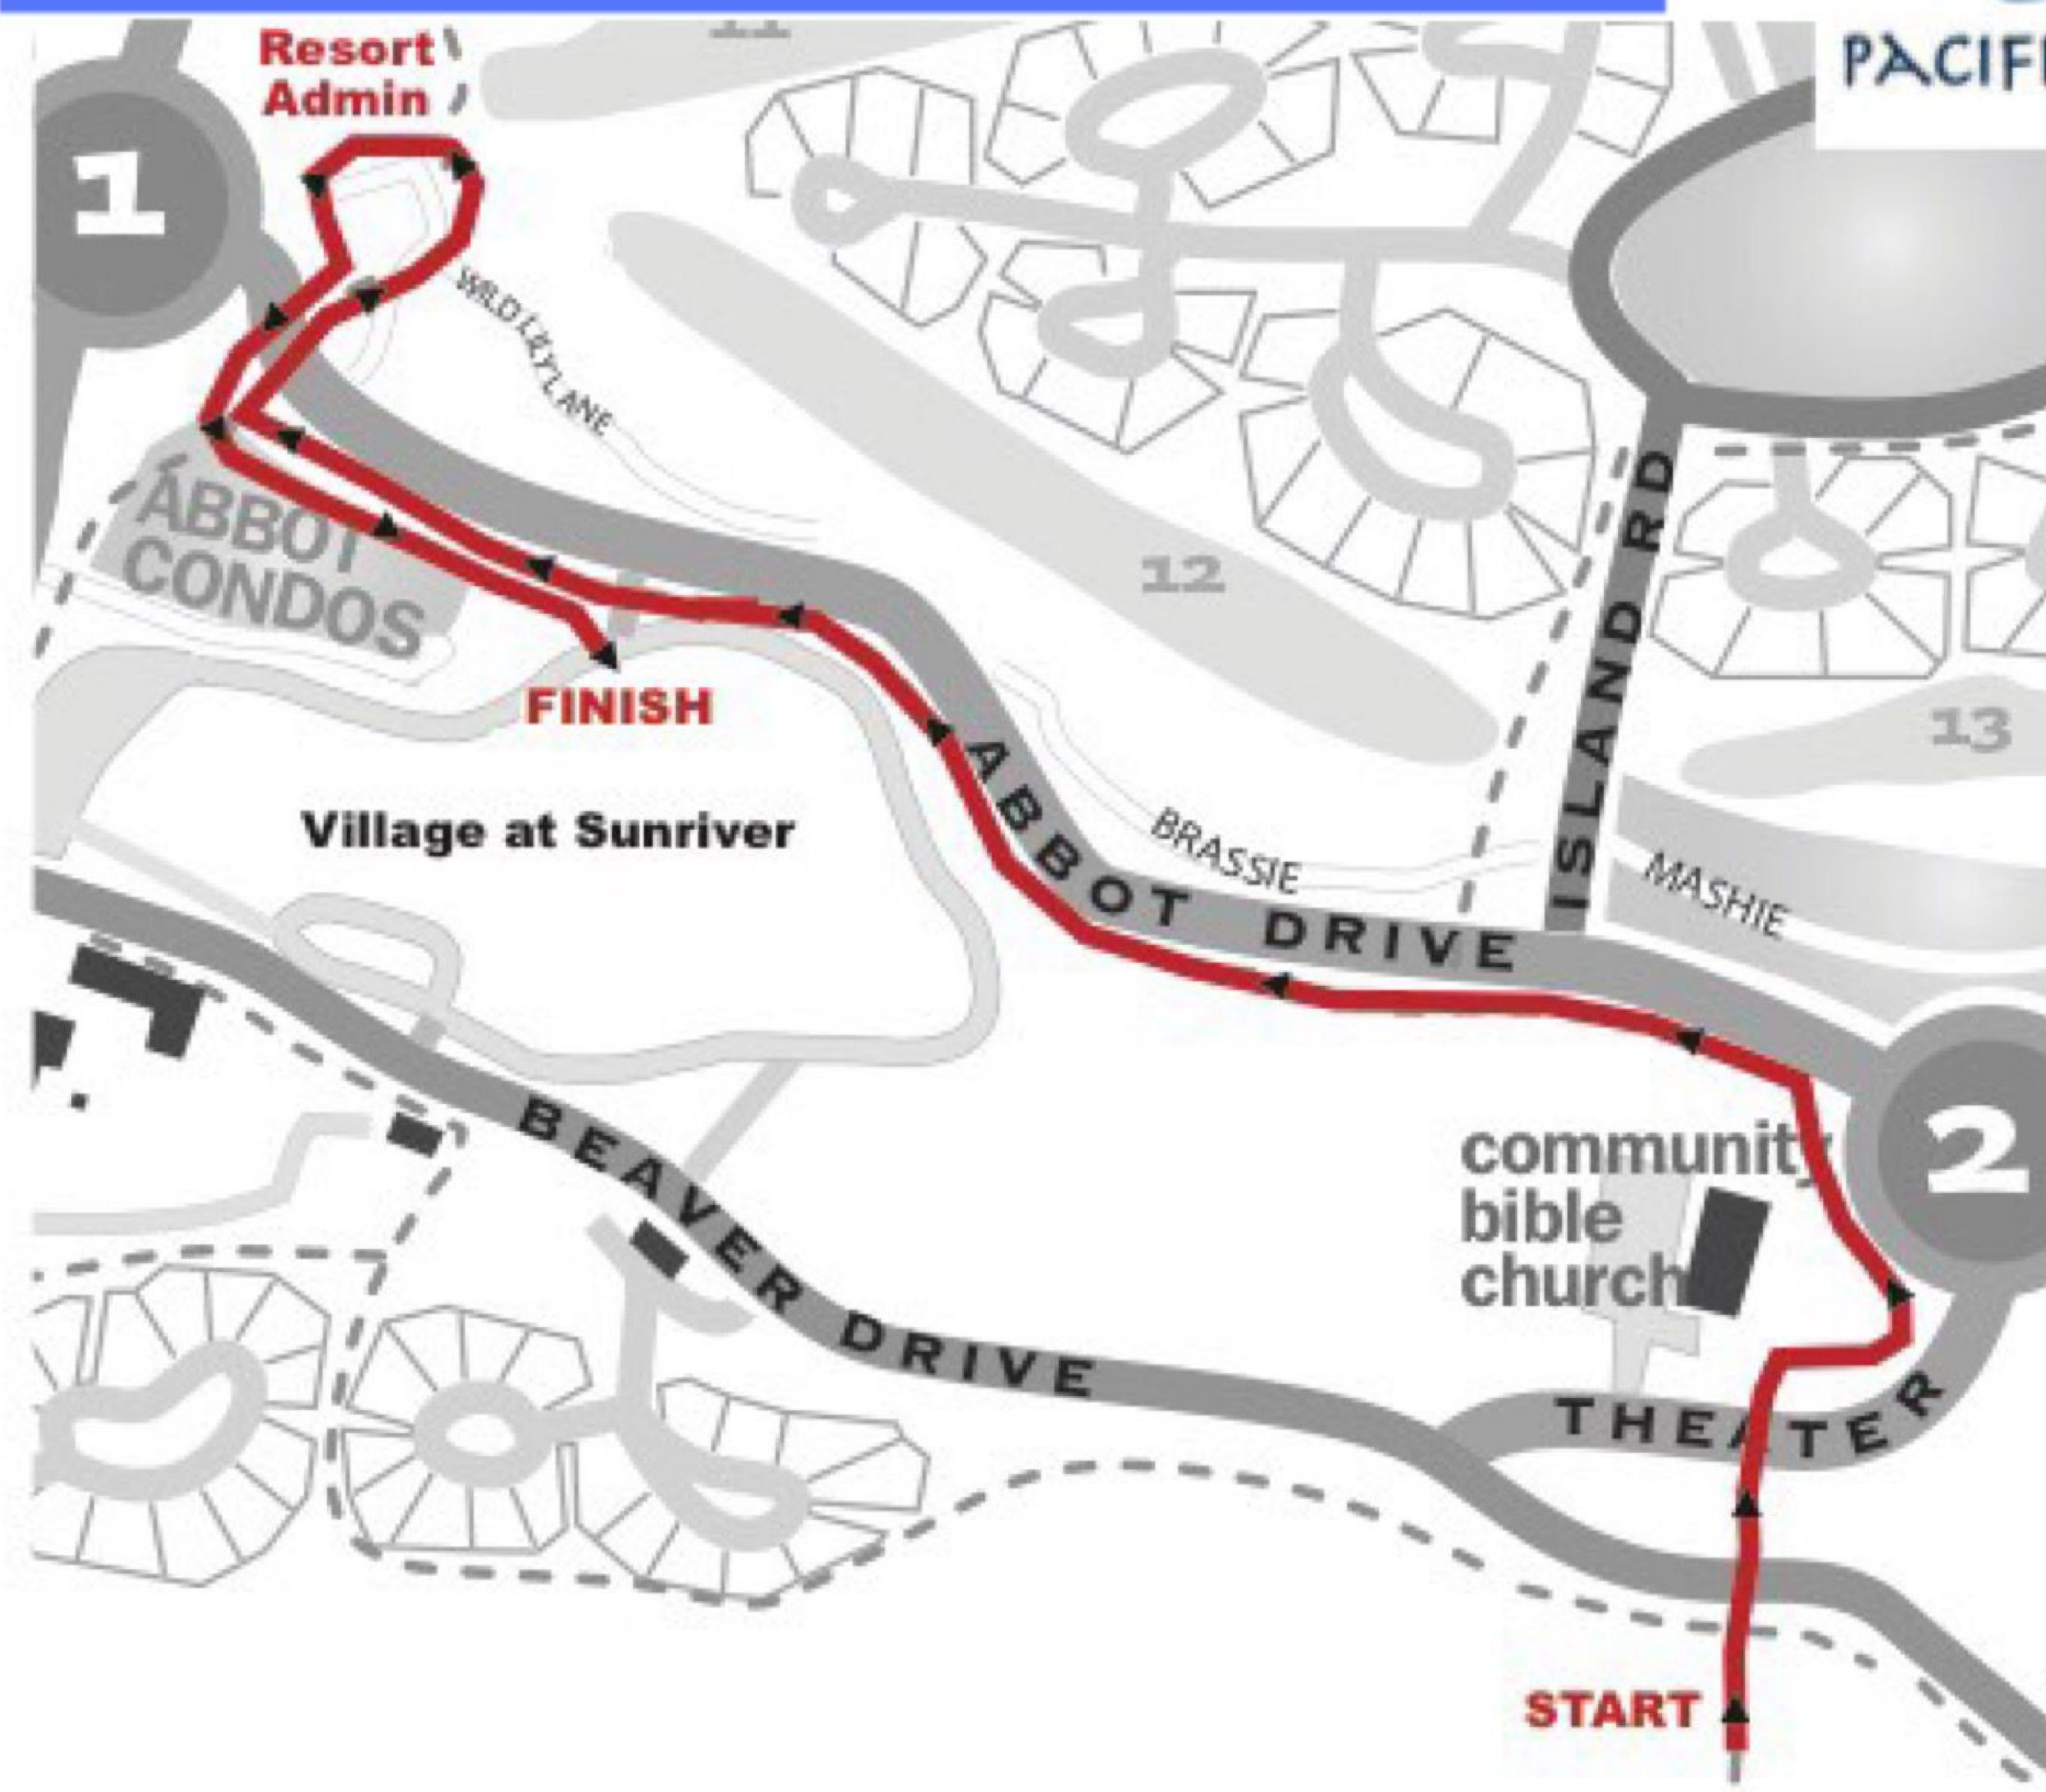

SUNDAY FUN RUN

1 MILE DASH 8AM

The run route goes under the roadway through tunnels at Beaver Drive, Theater Drive and Abbot Drive